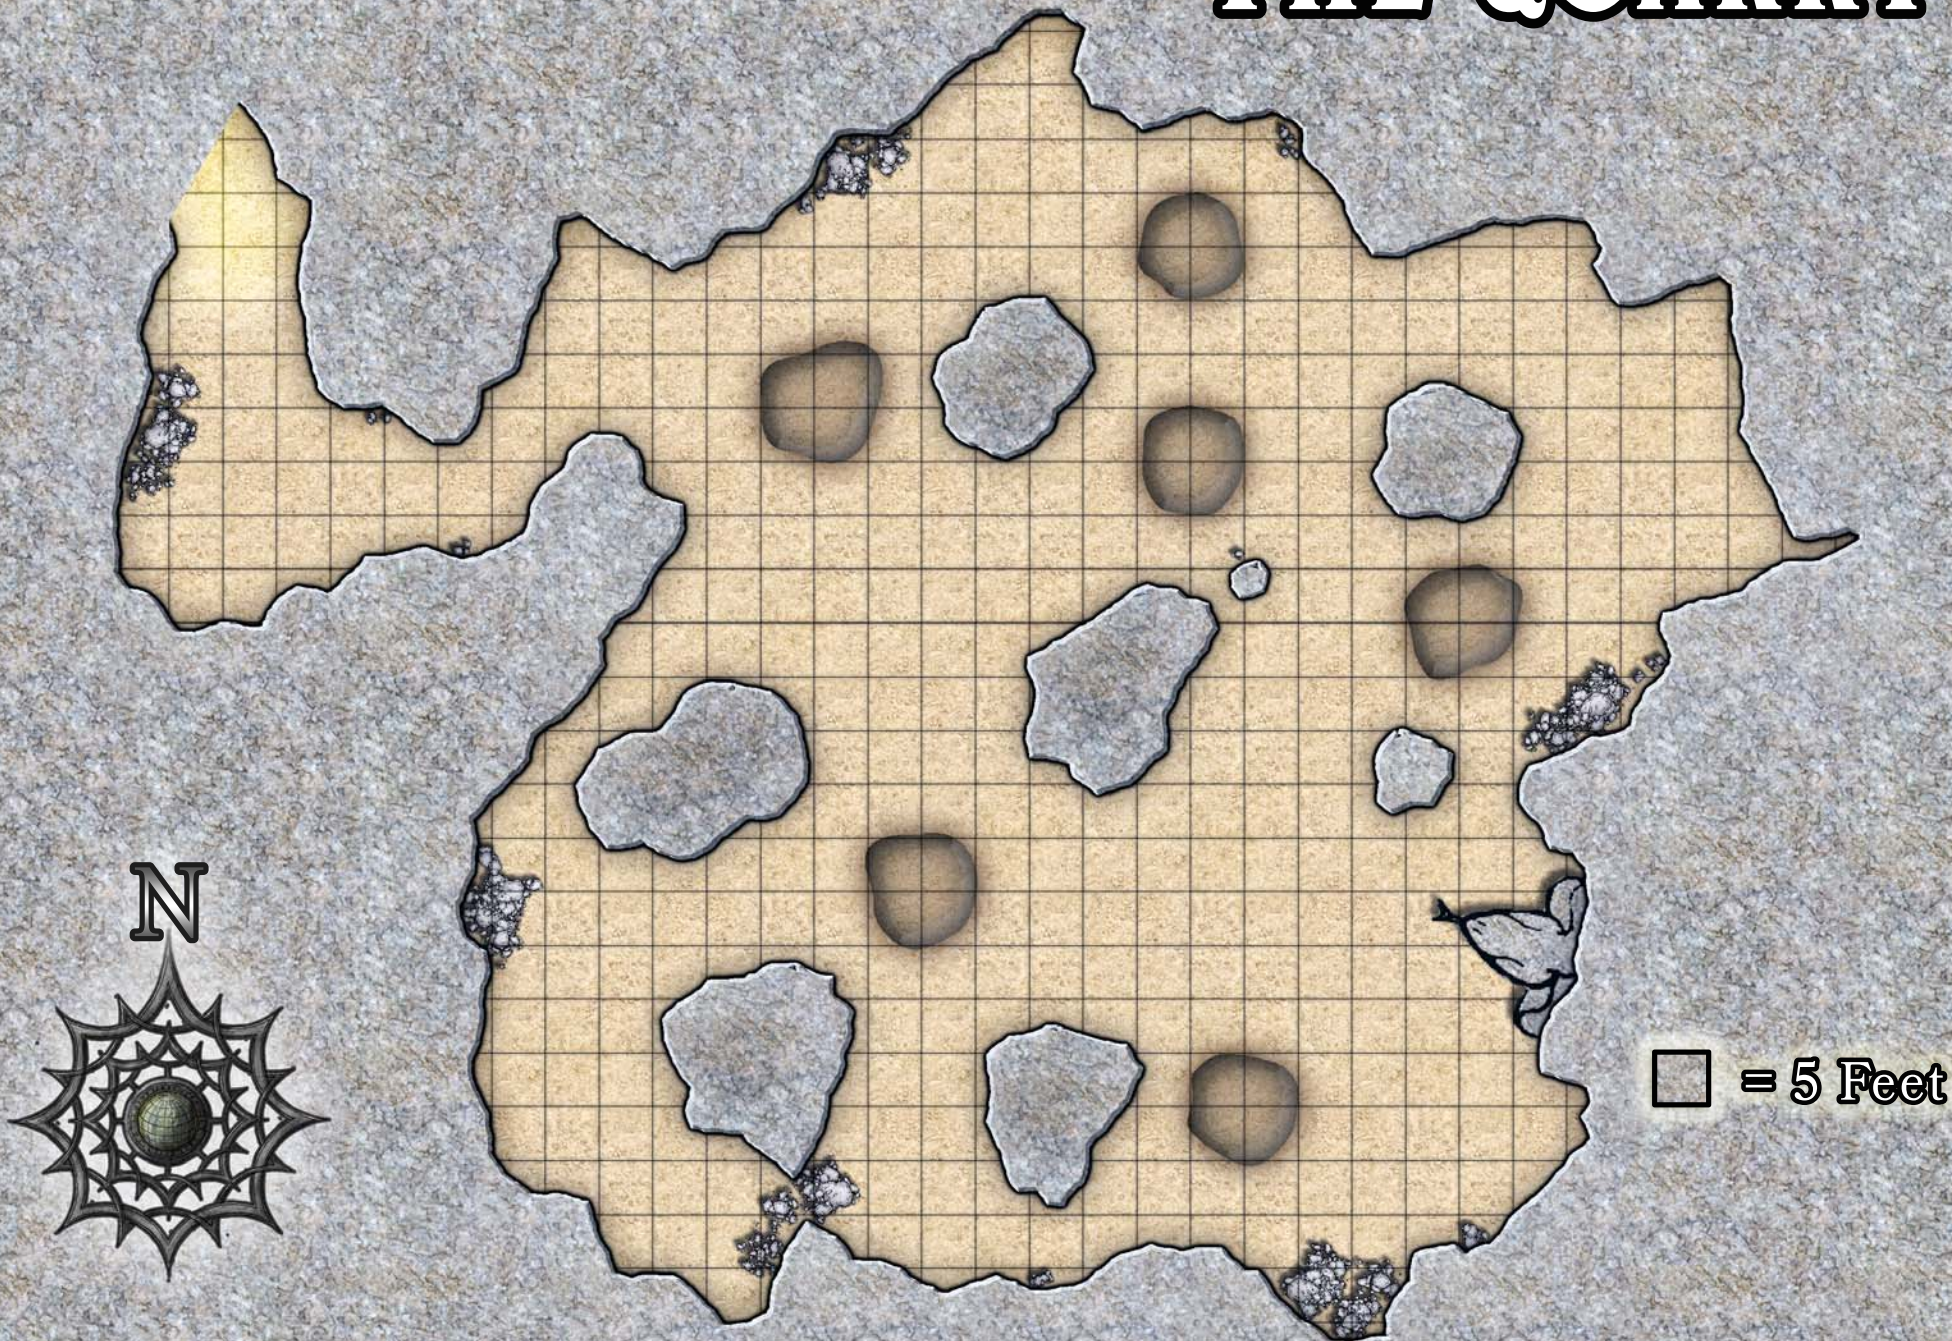

DIGITAL MAP PACK: IN VOLO'S WAKE

ADVENTURER'S LEAGUE MAP PACK

A collection of high resolution digital maps for use with
the "In Volo's Wake" adventure collection

THE ALL-SEEING GOBLINS

Characters
Approach

 = 5 Feet

MEET THE GNOLLS

□ = 5 Feet

N

□ = 5 Feet

UNHAPPY HAG HOME

THE QUARRY

B.

A.

Entrance

□ = 5 Feet

THE BOW

N

 = 5 Feet

THE STERN

THE HELM

THE GRAND HALL

THE HOLLOW OF DOMINION