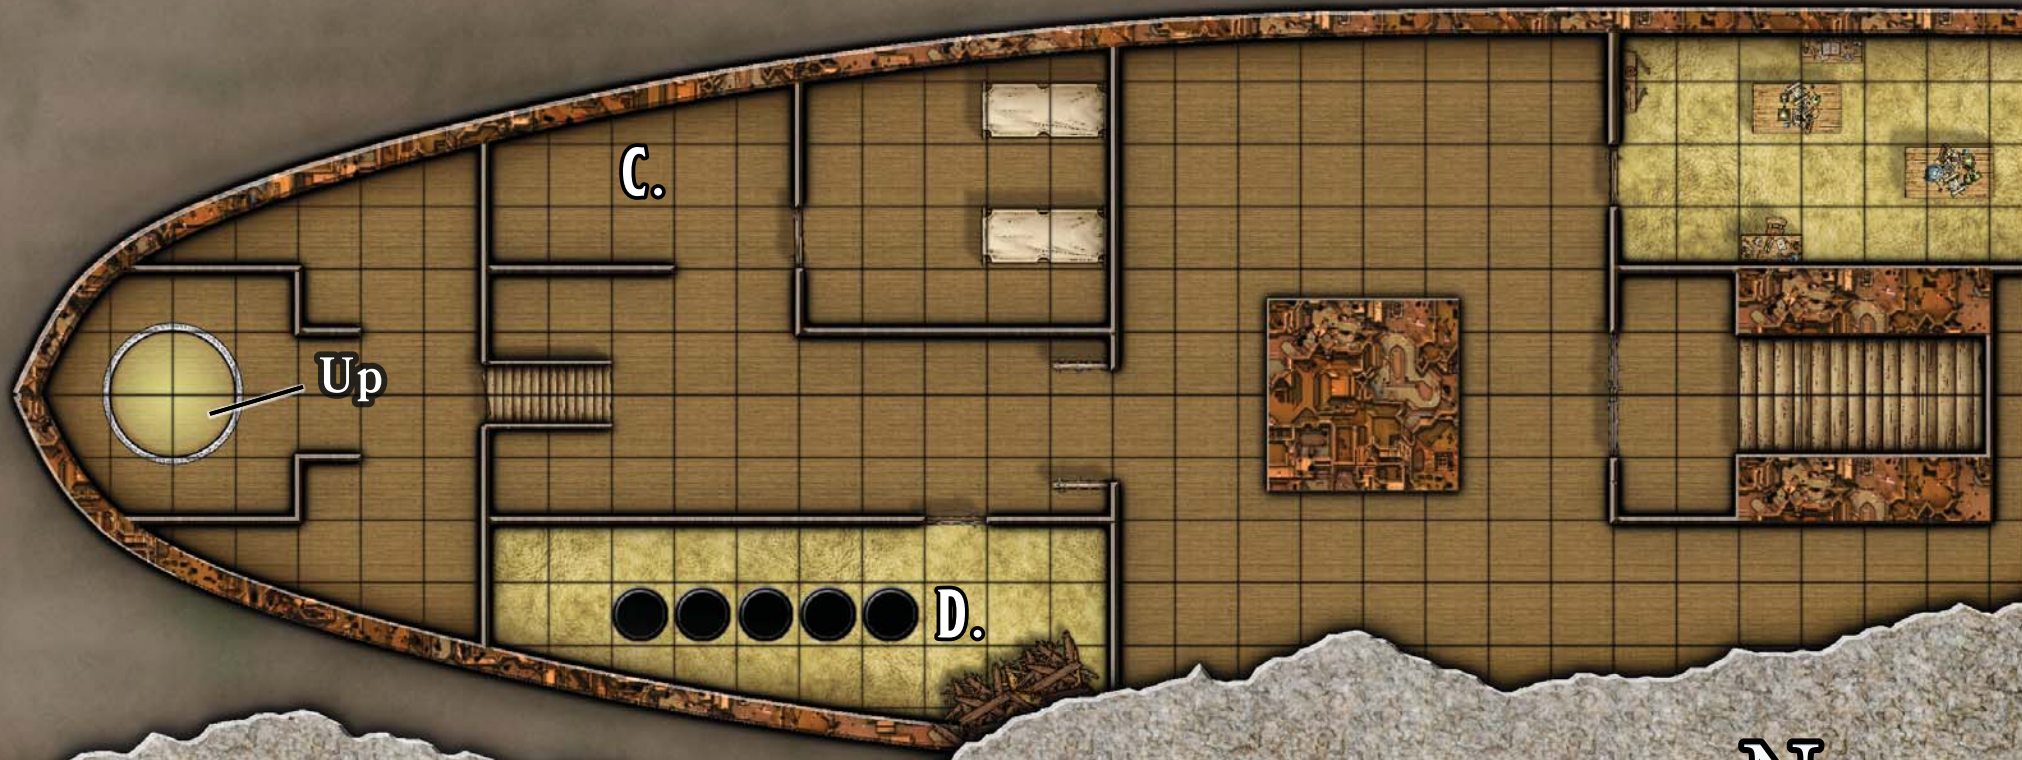

A.

Entrance

□ = 5 Feet

THE BOW

N

 = 5 Feet

THE STERN

THE HELM

N

 = 5 Feet

SPLIT PASSAGE

□ = 5 Feet

N

Entrance

Exit

 = 5 Feet

THE GRAND HALL

THE HOLLOW OF DOMINION