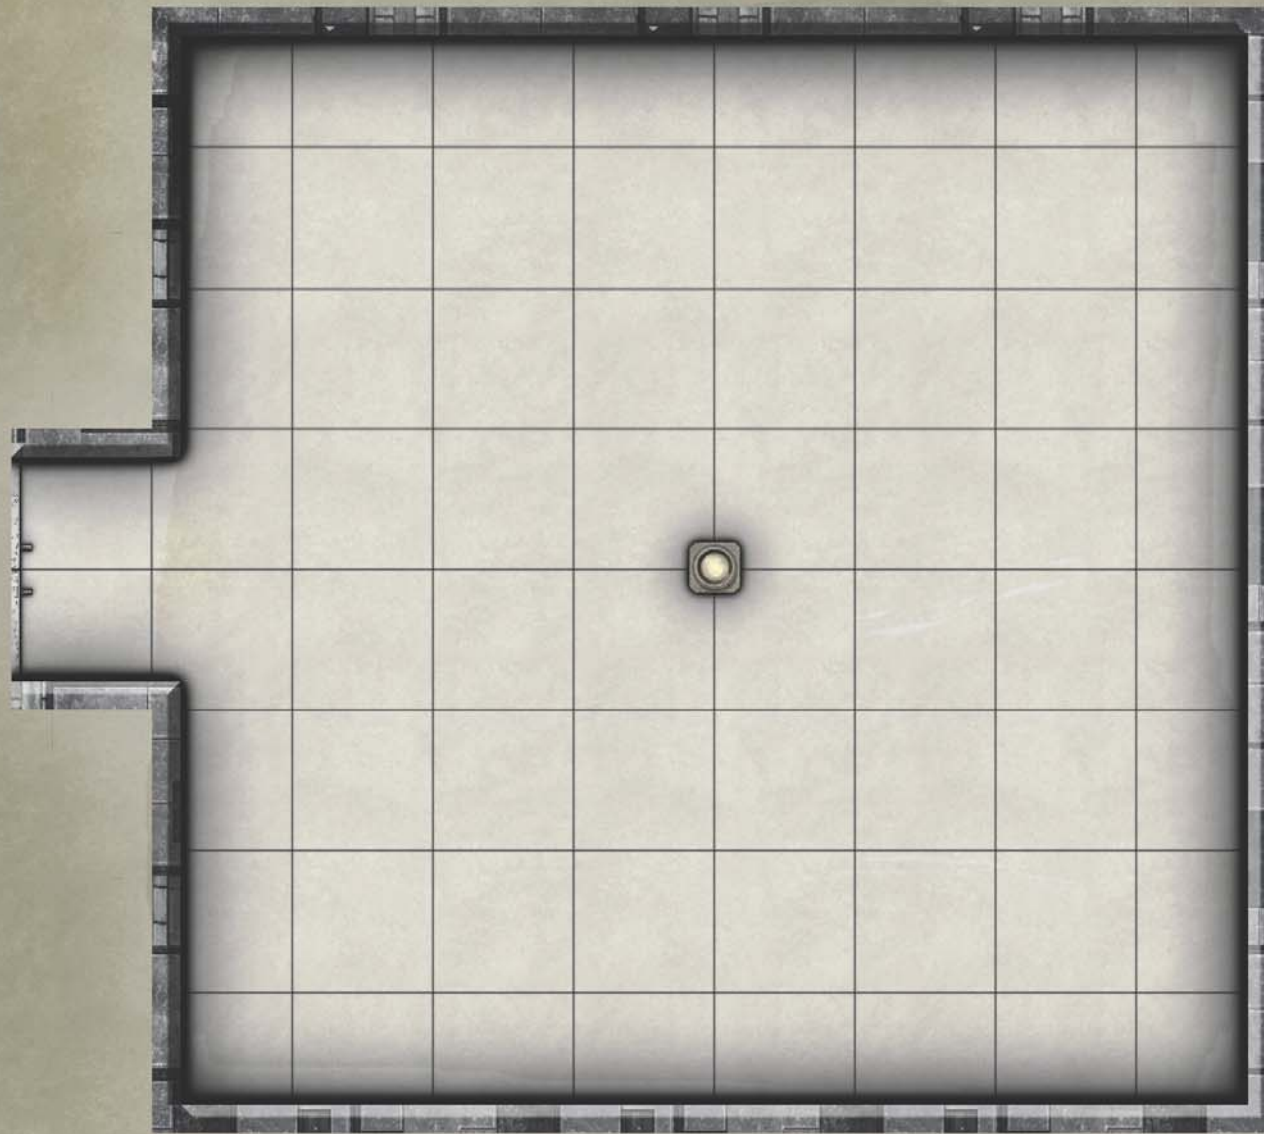

N

 = 5 Feet

SPLIT PASSAGE

□ = 5 Feet

N

Entrance

Exit

 = 5 Feet

THE GRAND HALL

THE HOLLOW OF DOMINION