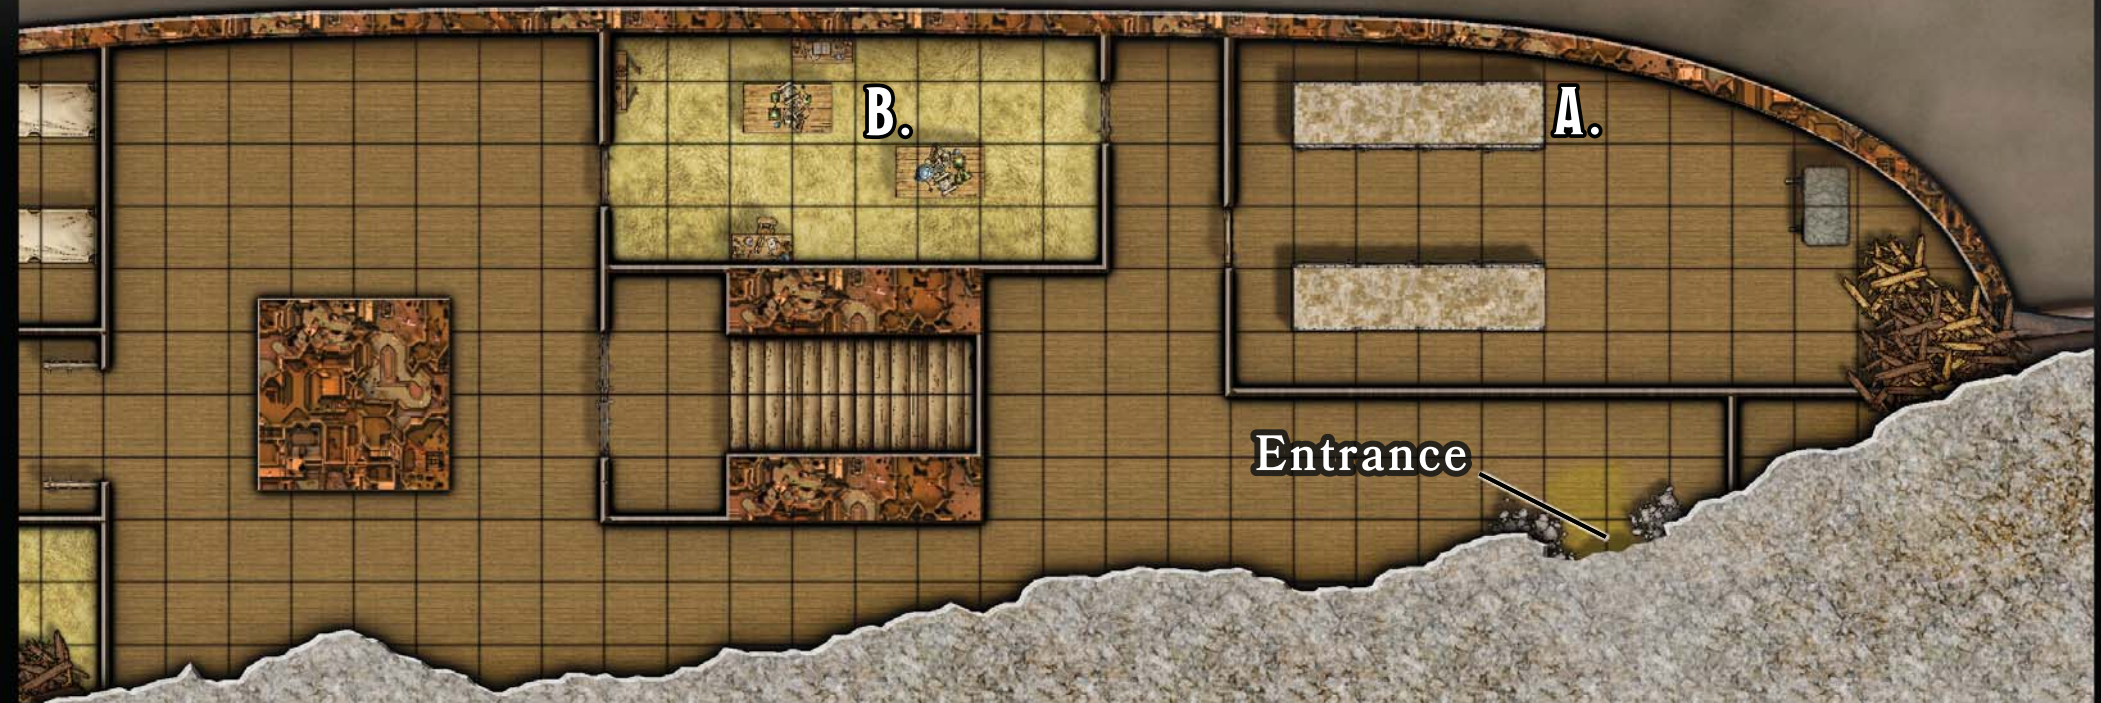

 = 5 Feet

MEET THE GNOLLS

□ = 5 Feet

N

□ = 5 Feet

UNHAPPY HAG HOME

THE QUARRY

B.

A.

Entrance

□ = 5 Feet

THE BOW

N

 = 5 Feet

THE STERN

THE HELM

N

 = 5 Feet

SPLIT PASSAGE

□ = 5 Feet

N

Entrance

Exit

 = 5 Feet