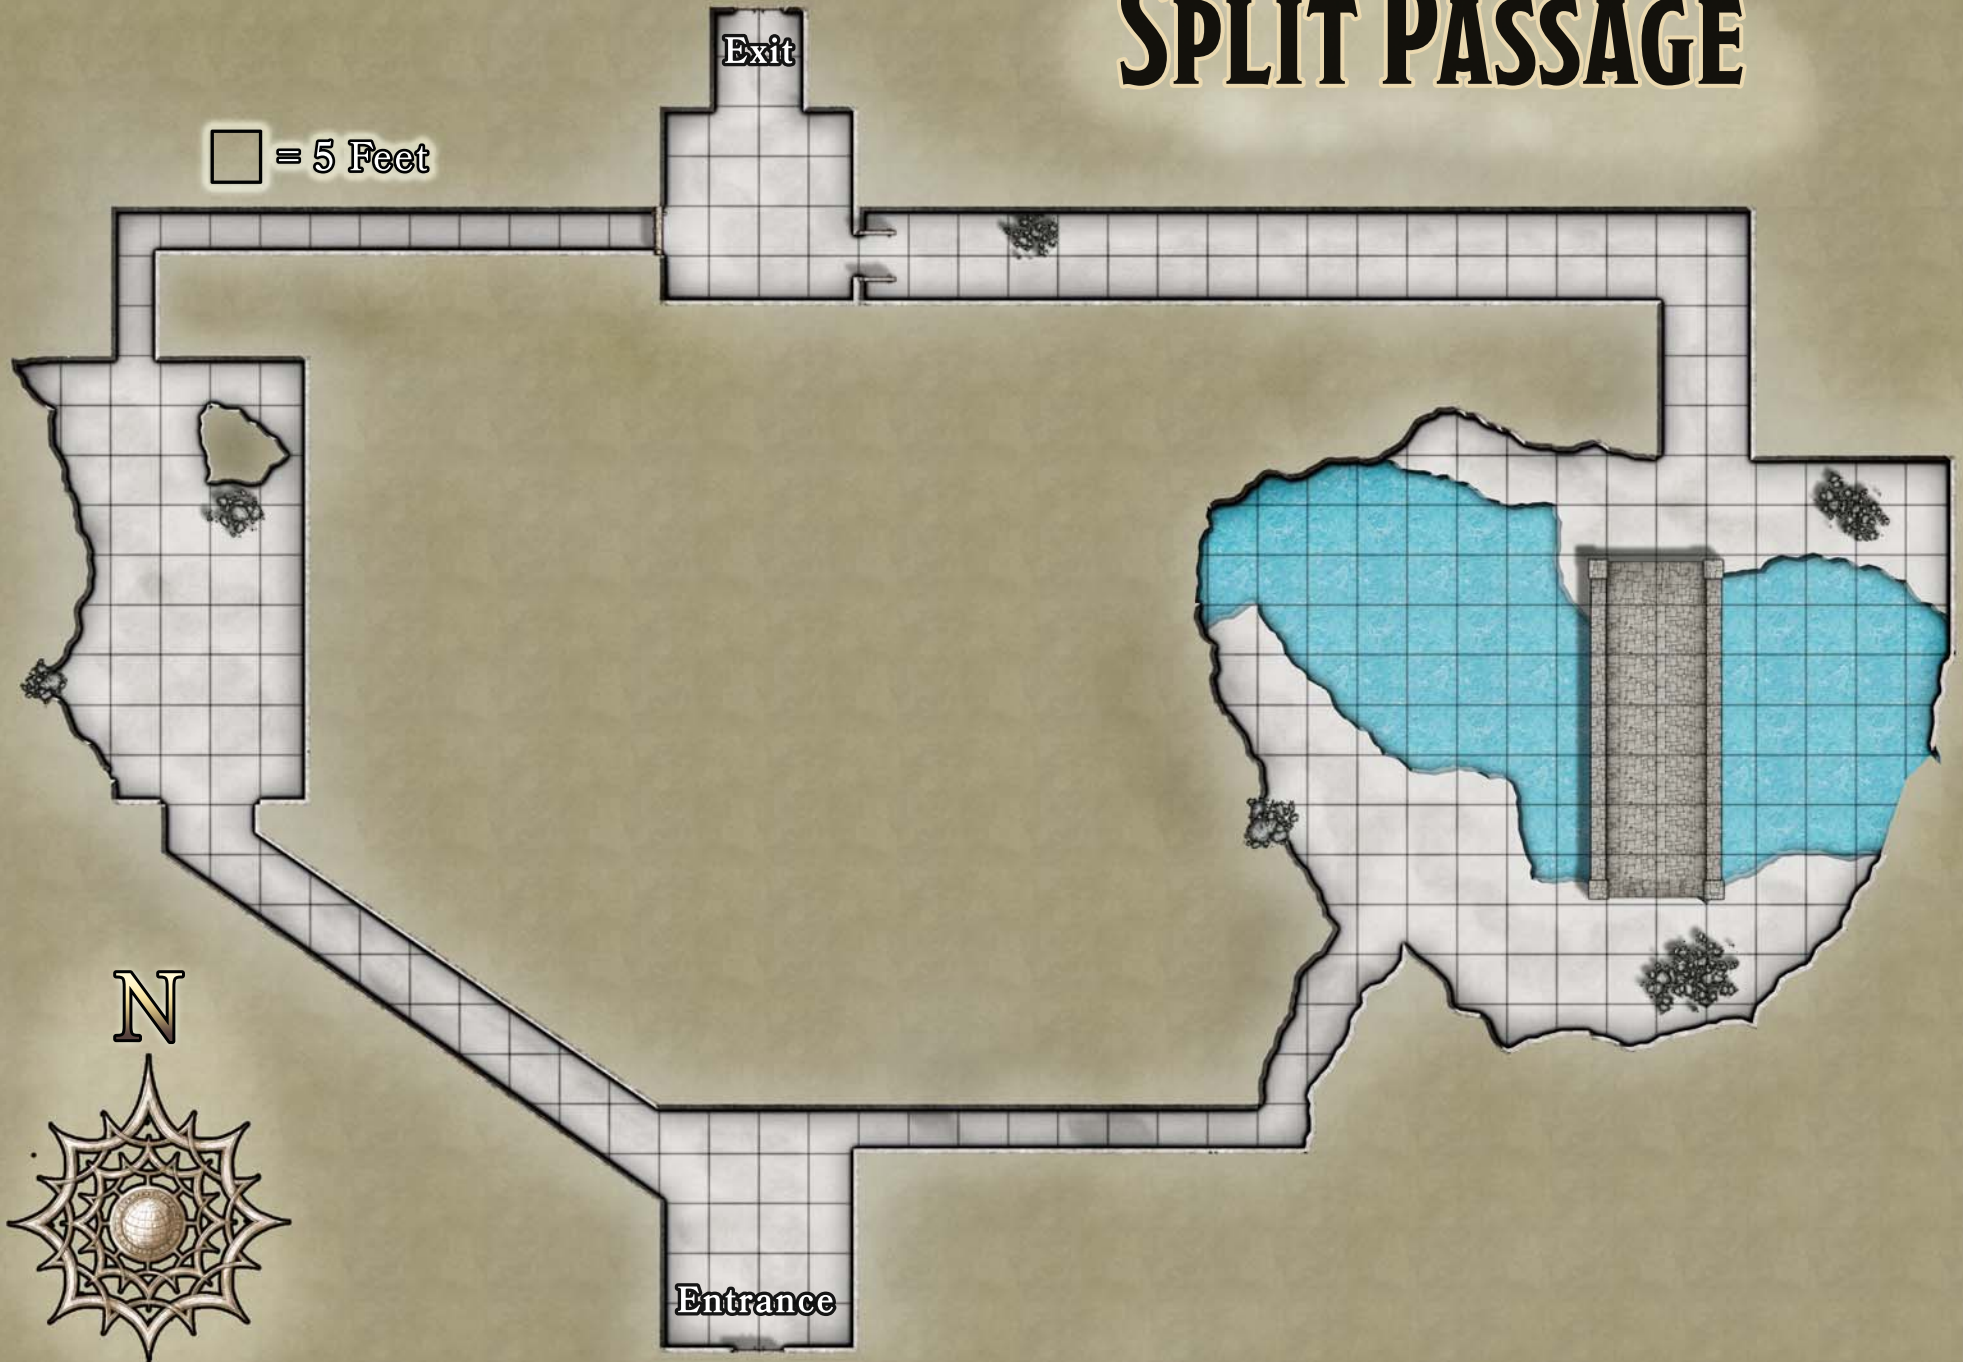

A.

Entrance

□ = 5 Feet

THE BOW

N

 = 5 Feet

THE STERN

THE HELM

N

 = 5 Feet

SPLIT PASSAGE

□ = 5 Feet

N

Entrance

Exit

 = 5 Feet

THE GRAND HALL

THE HOLLOW OF DOMINION