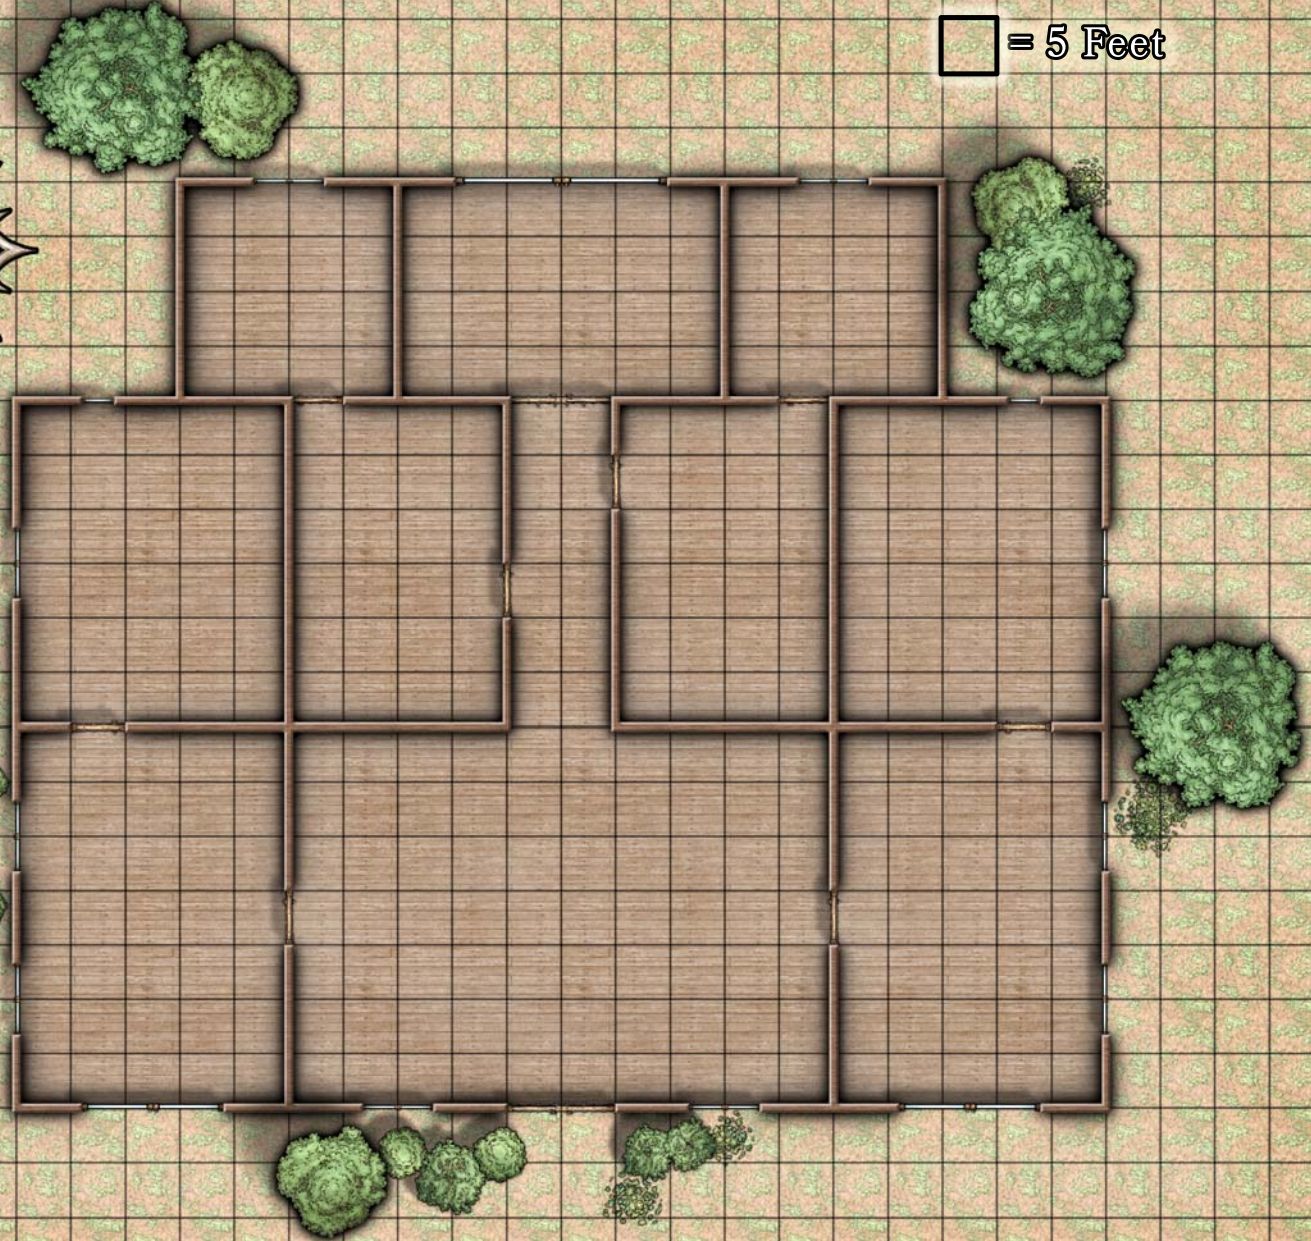

 = 5 Feet

MEET THE GNOLLS

□ = 5 Feet

N

□ = 5 Feet

UNHAPPY HAG HOME

THE QUARRY

B.

A.

Entrance

□ = 5 Feet

THE BOW

N

 = 5 Feet

THE STERN

THE HELM

N

 = 5 Feet

SPLIT PASSAGE

□ = 5 Feet

N

Entrance

Exit

 = 5 Feet

THE GRAND HALL

THE HOLLOW OF DOMINION