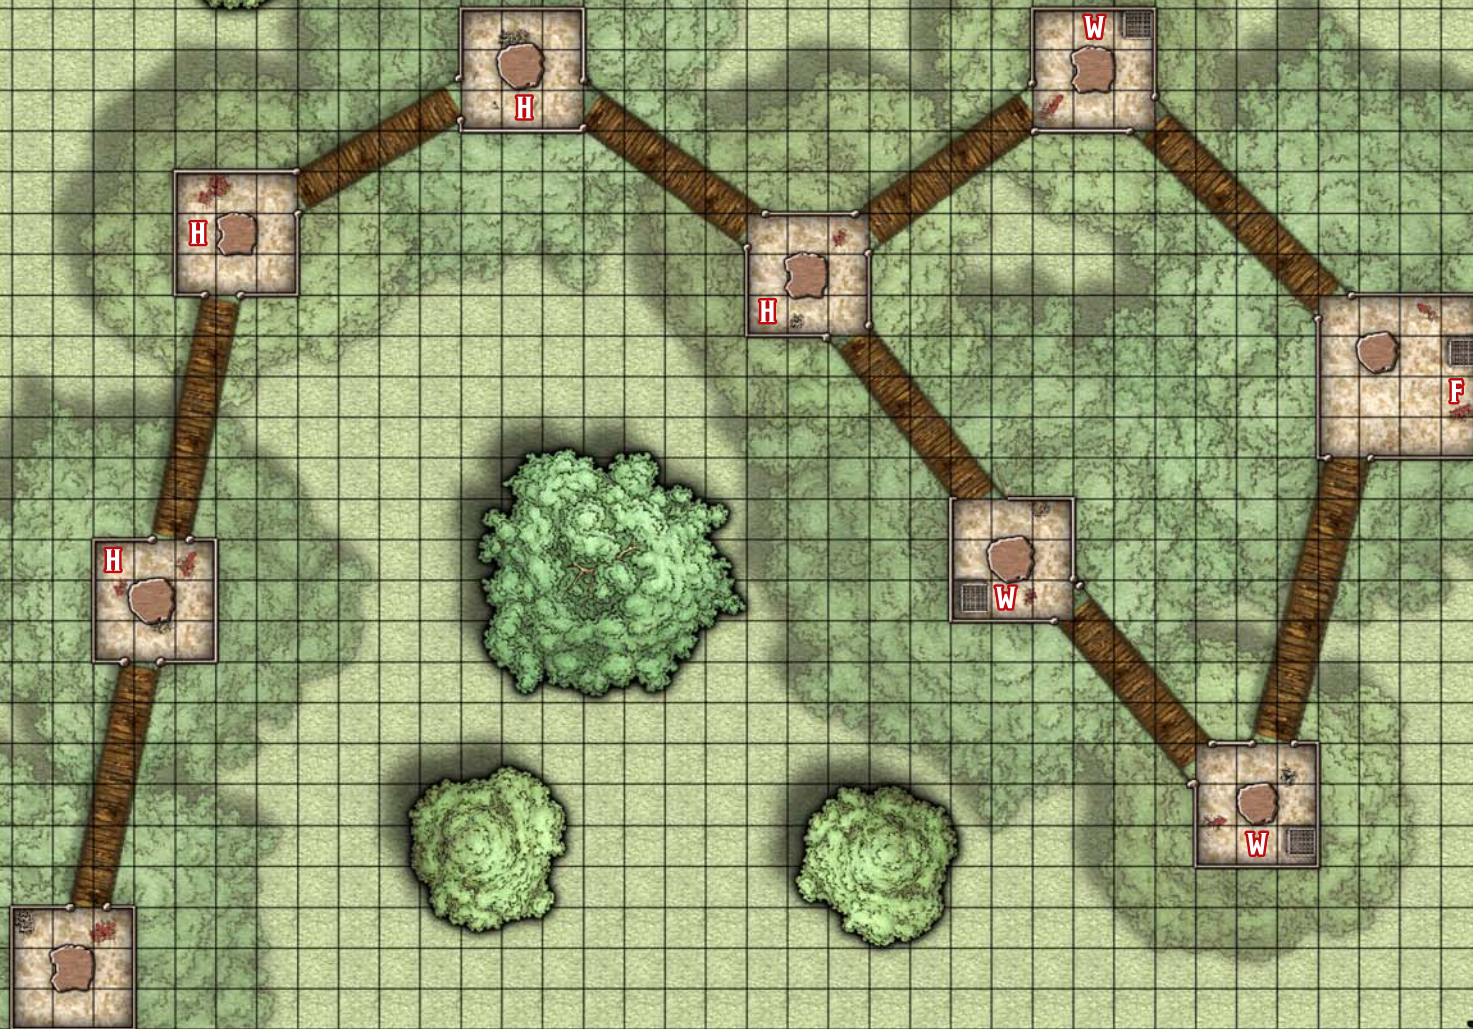

DIGITAL MAP PACK: IN VOLO'S WAKE

ADVENTURER'S LEAGUE MAP PACK

A collection of high resolution digital maps for use with
the "In Volo's Wake" adventure collection

THE ALL-SEEING GOBLINS

Characters
Approach

 = 5 Feet

MEET THE GNOLLS

□ = 5 Feet

N

□ = 5 Feet

UNHAPPY HAG HOME

THE QUARRY

B.

N

 = 5 Feet

SPLIT PASSAGE

□ = 5 Feet

N

Entrance

Exit

 = 5 Feet

THE GRAND HALL

THE HOLLOW OF DOMINION